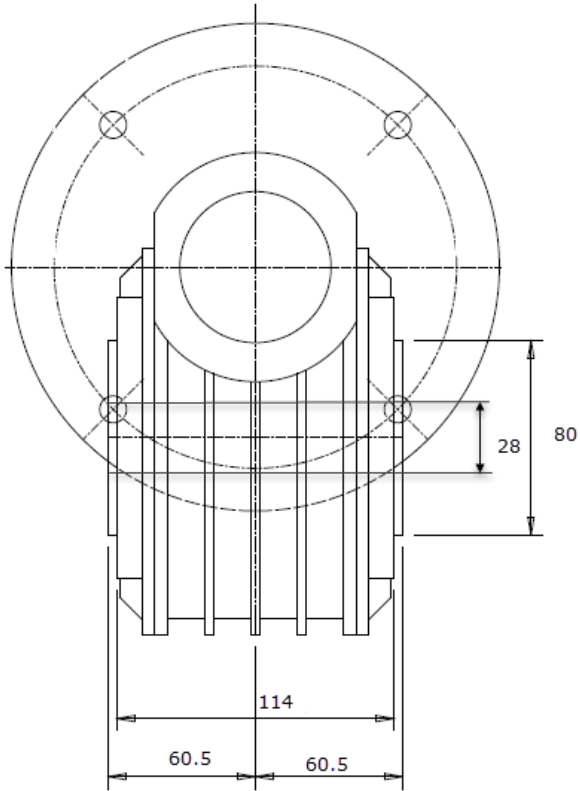

SITI SPA **MI70**

EMAC
ELECTRIC MOTORS AND GEARBOXES LTD
"Your Partner in Solutions"

A

PAM	⊕	56	63	71	80	90	100	112	132	160	180	200
	B5	9/120	11/140	14/160	19/200	24/200	28/250	28/250	38/300	42/350	48/350	55/400
	B14	9/80	11/90	14/105	19/120	24/140	28/160	28/160				