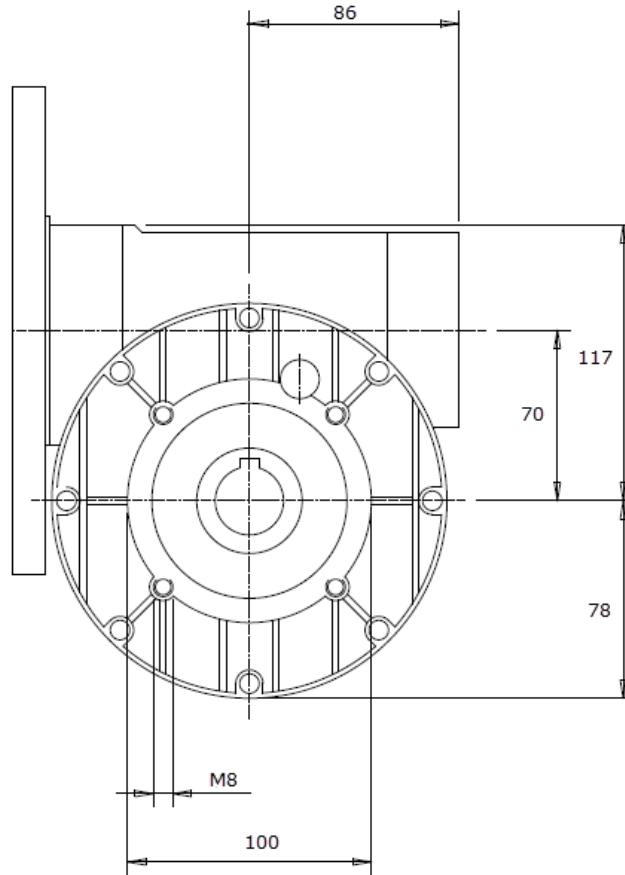

SITI SPA **MI70**

EMAC
ELECTRIC MOTORS AND GEARBOXES LTD
"Your Partner in Solutions"

A

PAM	⊕	56	63	71	80	90	100	112	132	160	180	200
	B5	9/120	11/140	14/160	19/200	24/200	28/250	28/250	38/300	42/350	48/350	55/400
	B14	9/80	11/90	14/105	19/120	24/140	28/160	28/160				