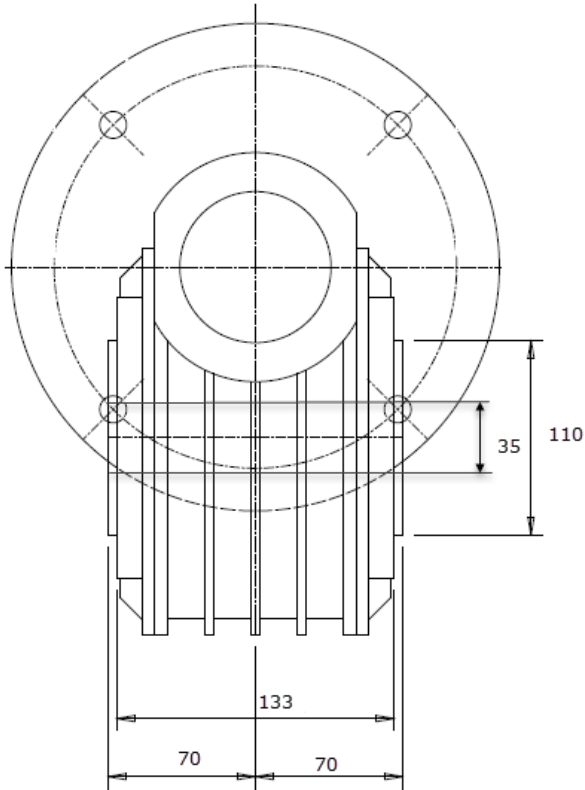

SITI SPA **MI80**

EMAC
ELECTRIC MOTORS AND GEARBOXES LTD
"Your Partner in Solutions"

A

PAM	⊕	56	63	71	80	90	100	112	132	160	180	200
	B5	9/120	11/140	14/160	19/200	24/200	28/250	28/250	38/300	42/350	48/350	55/400
	B14	9/80	11/90	14/105	19/120	24/140	28/160	28/160				