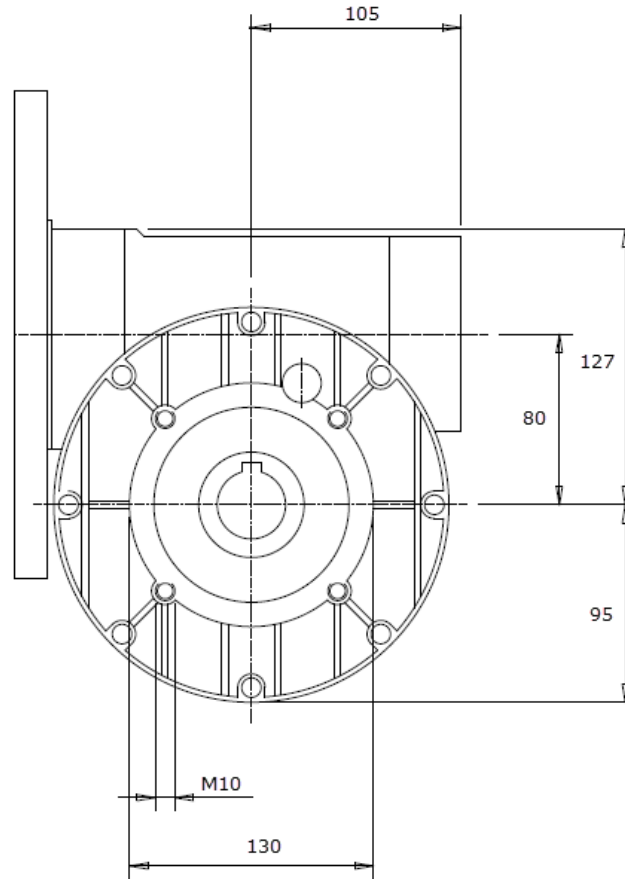

SITI SPA **MI80**

EMAC
ELECTRIC MOTORS AND GEARBOXES LTD
"Your Partner in Solutions"

A

PAM	⊕	56	63	71	80	90	100	112	132	160	180	200
	B5	9/120	11/140	14/160	19/200	24/200	28/250	28/250	38/300	42/350	48/350	55/400
	B14	9/80	11/90	14/105	19/120	24/140	28/160	28/160				