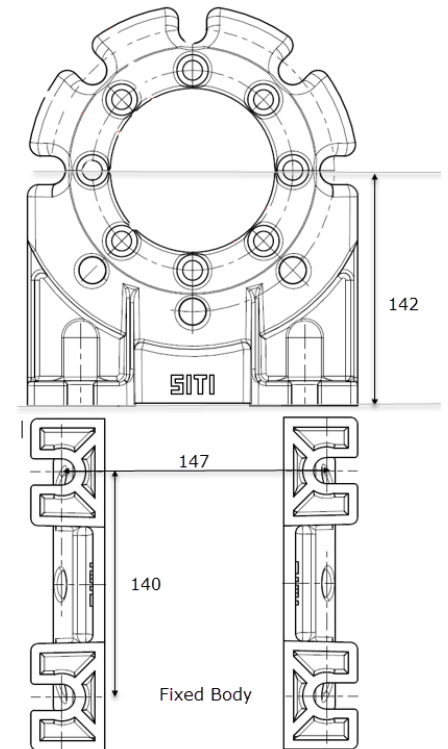

SITI SPA **MI80**

EMAC
ELECTRIC MOTORS AND GEARBOXES LTD
"Your Partner in Solutions"

A

PAM	⊕	56	63	71	80	90	100	112	132	160	180	200
	B5	9/120	11/140	14/160	19/200	24/200	28/250	28/250	38/300	42/350	48/350	55/400
	B14	9/80	11/90	14/105	19/120	24/140	28/160	28/160				