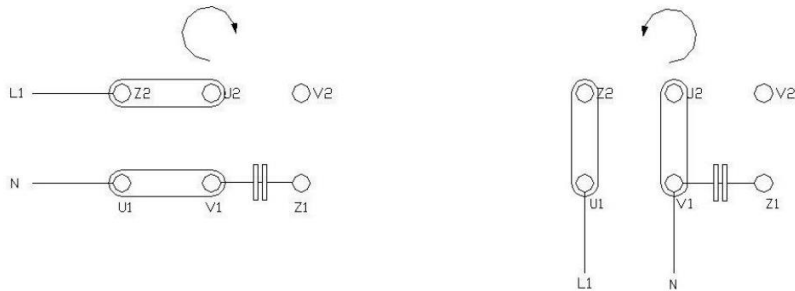

Connection Diagrams

Star

Delta

Single Phase Capacitor Run

Single Phase Capacitor Start / Capacitor Run