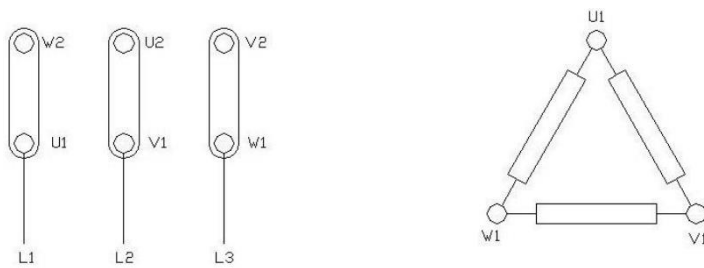

Connection Diagrams

Star

Delta

Single Phase Capacitor Run

Single Phase Capacitor Start / Capacitor Run