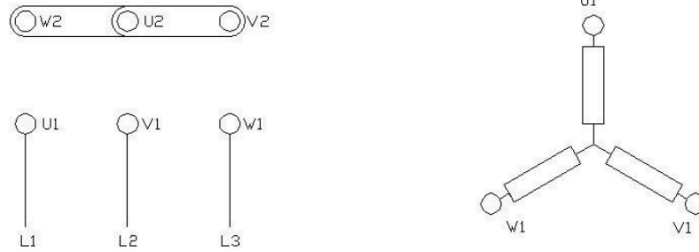

Connection Diagrams

Star

Delta

Single Phase Capacitor Run

Single Phase Capacitor Start / Capacitor Run